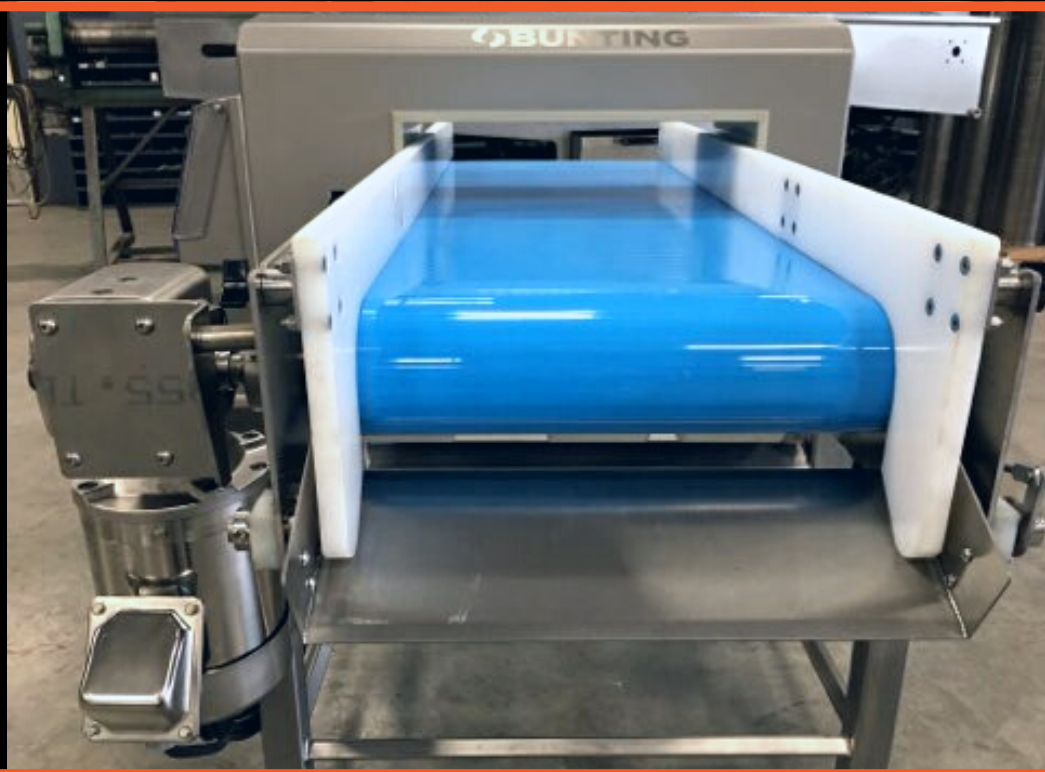

# Innotech Metal Detector

Custom Options for  
Process Line Needs

Standard In-Line and Custom Designs