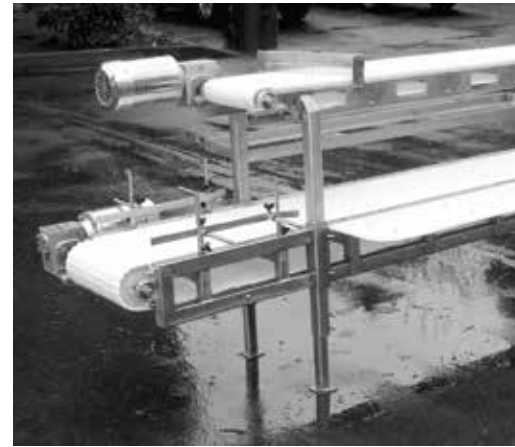

Pack-Off Systems