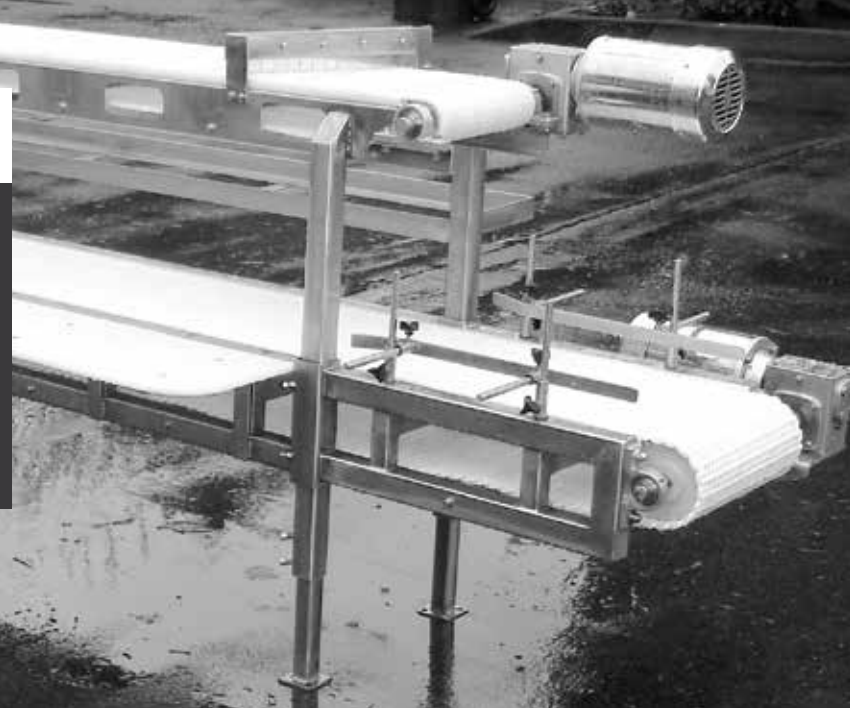

## Features

Height Adjustable

VFD's for Conveyors

Modular Belting

LAZY SUSANS  
PACK-OFF CONVEYORS

Various Belt Types Available  
Custom Pack-Off Systems  
Proven - Robust - Reliable

**INNOTECH**  
Process Equipment  
Parts . Sales . Service . Manufacturing

## Lazy Susans:

- Height Adjustable
- Custom designs available
- Casters or footpads
- All stainless construction
- Infeed and exit conveyors available
- Various motors available