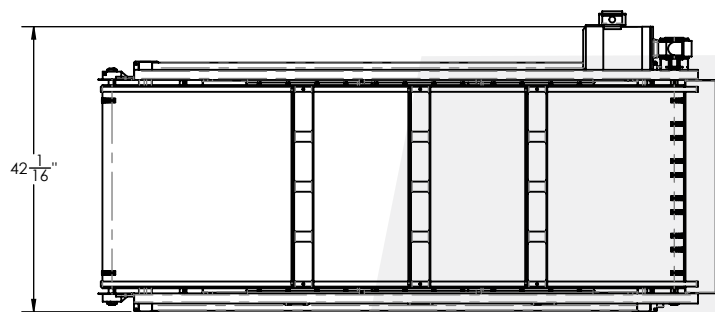

789LBS

- VFD for conveyor
- Multiple power options
- Removable trays for stems
- Wire mesh belting
- Spray bars for washing
- Stainless motor & gearbox
- Completely washdown
- Adjustable destemming vanes
- Easy to clean
- All stainless construction