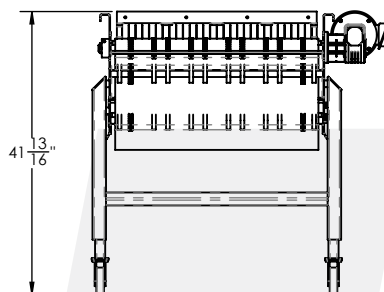

introducing the Innotech

Fresh Berry Destemmer

Features

Height
Adjustable

Washdown
Components

All Stainless
Construction

MOBILE IN-LINE
DESTEMMER

VFD for Conveyor
Stem Pans
Wire Belting

789LBS

- VFD for conveyor
- Multiple power options
- Removable trays for stems
- Wire mesh belting
- Spray bars for washing
- Stainless motor & gearbox
- Completely washdown
- Adjustable destemming vanes
- Easy to clean
- All stainless construction