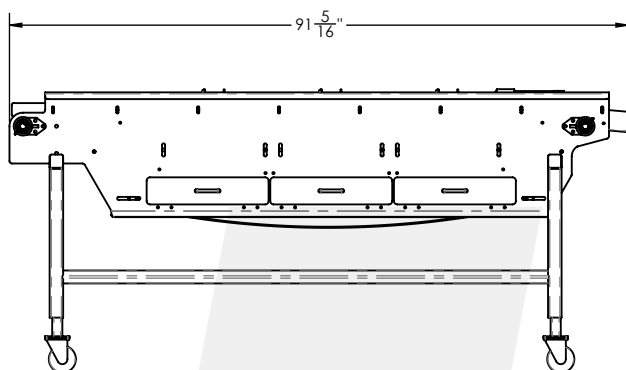

789LBS

- VFD for conveyor
- Multiple power options
- Removable trays for stems
- Wire mesh belting
- Spray bars for washing
- Stainless motor & gearbox
- Completely washdown
- Adjustable destemming vanes
- Easy to clean
- All stainless construction